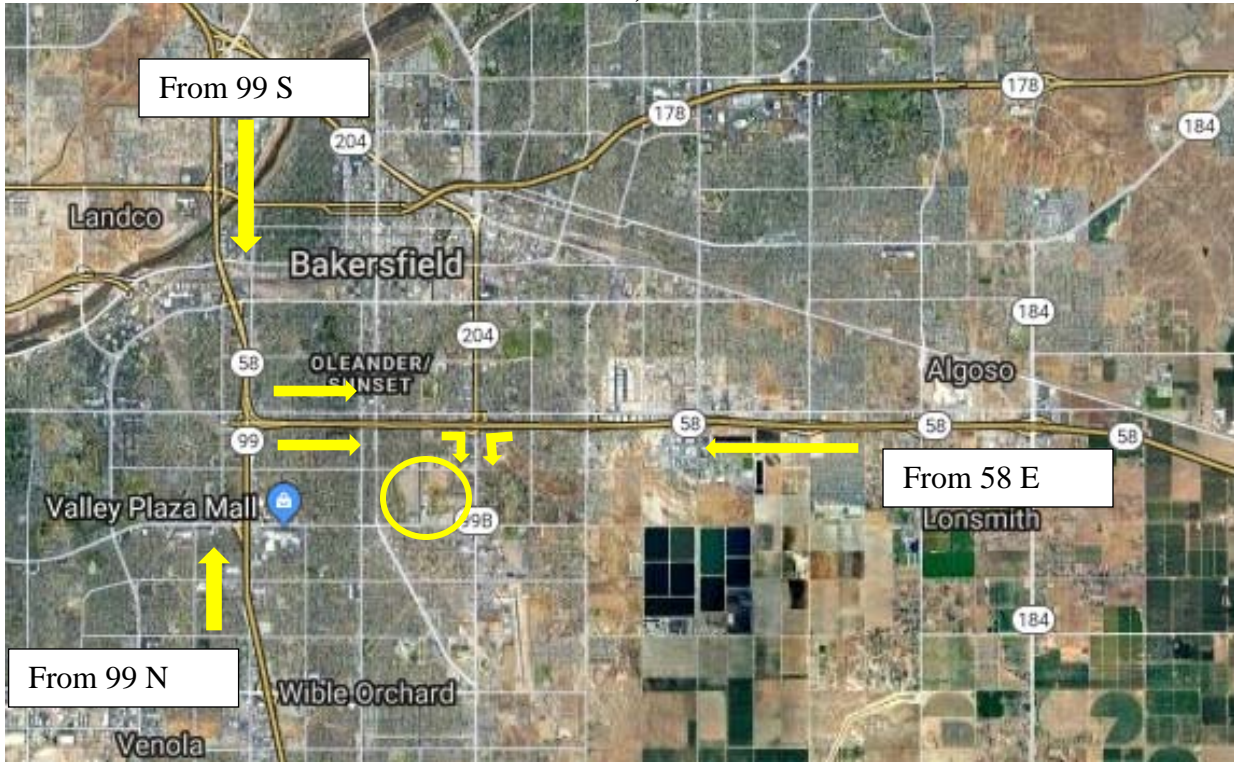

DIRECTIONS TO KERN COUNTY FAIRGROUND
1142 South P Street
Bakersfield, CA 93307

From 58 West – Turn off on Union Ave Exit and turn right on S Union Ave

From 58 East – Turn off on Union Ave Exit. Turn left onto E Brundage Ln (1st light) and then turn left onto Union Ave

Continue down S Union Avenue (99B). Turn Right on Belle Ter. Turn Left onto S. P Street. Turn Left into the Fairground at Gate 26. Gate code will be provided prior to the show or text Tracy at 760-468-2004 or Sue at 661-754-6251.

Map to the Camping Area and the Goat Barn

- ★ Goat Barn and Arena
- Camping Area
- ☀ Bathrooms