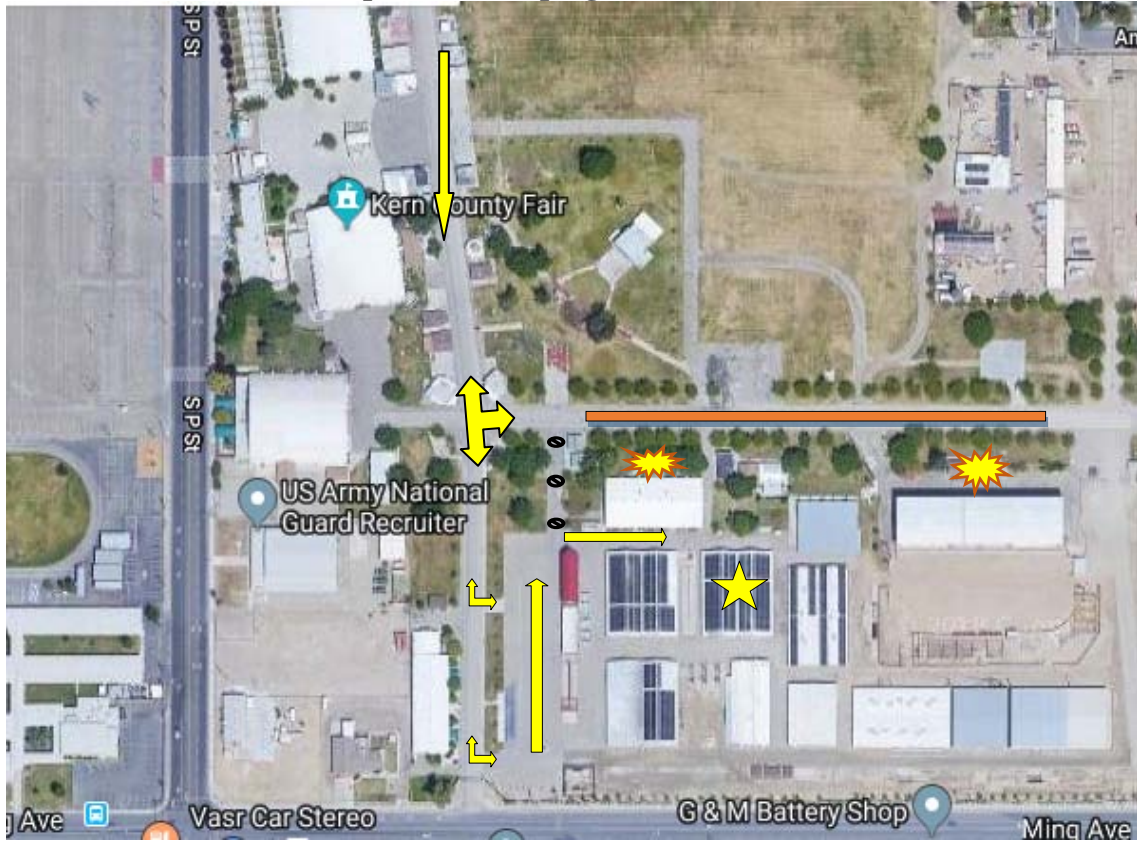

DIRECTIONS TO KERN COUNTY FAIRGROUND
1142 South P Street
Bakersfield, CA 93307

From 58 West – Turn off on Union Ave Exit and turn right on S Union Ave

From 58 East – Turn off on Union Ave Exit. Turn left onto E Brundage Ln (1st light) and then turn left onto Union Ave

Continue down S Union Avenue (99B). Turn Right on Belle Ter. Turn Left onto S. P Street. Turn Left into the Fairground at Gate 26. Gate code will be provided prior to the show or text Tracy at 760-468-2004 or Sue at 661-754-6251.

Map to the Camping Area and the Goat Barn

- ★ Goat Barn and Arena
- Camping Area
- ☀ Bathrooms