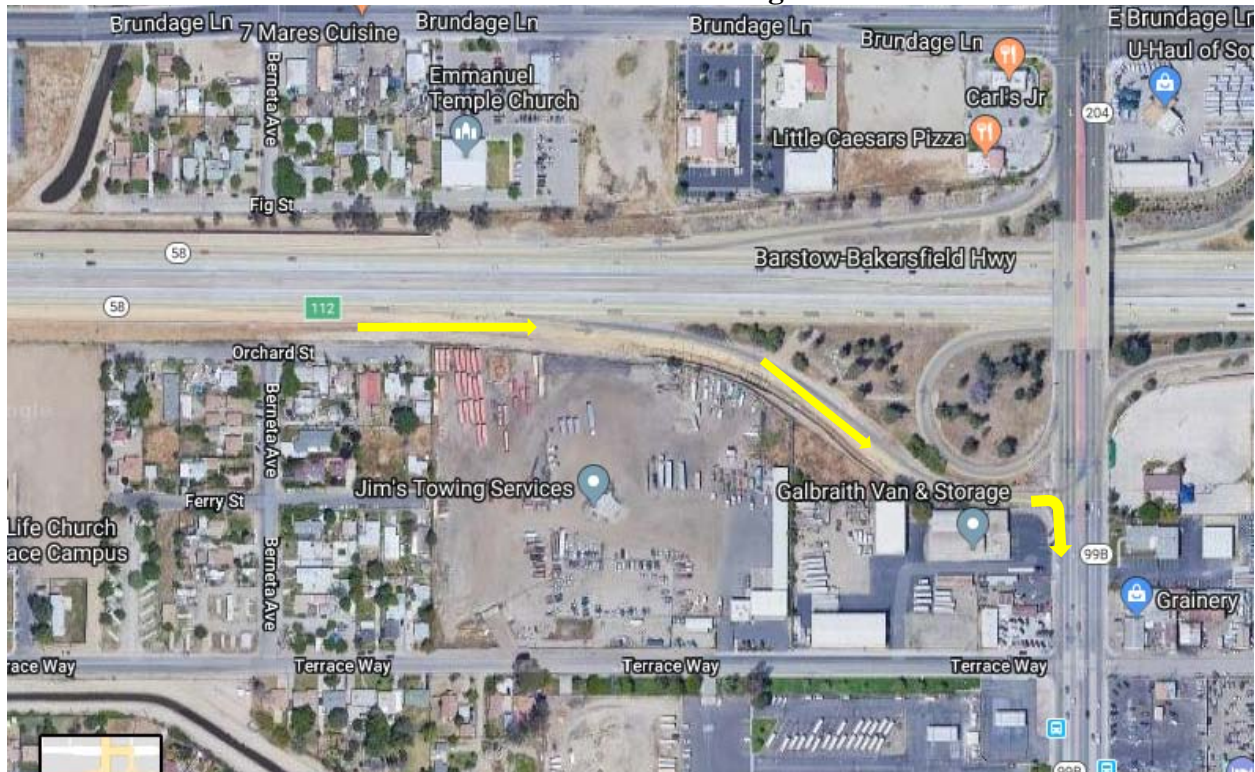

DIRECTIONS TO KERN COUNTY FAIRGROUND
1142 South P Street
Bakersfield, CA 93307

From 58 West – Turn off on Union Ave Exit and turn right on S Union Ave

From 58 East – Turn off on Union Ave Exit. Turn left onto E Brundage Ln (1st light) and then turn left onto Union Ave

Continue down S Union Avenue (99B). Turn Right on Belle Ter. Turn Left onto S. P Street. Turn Left into the Fairground at Gate 26. Gate code will be provided prior to the show or text Tracy at 760-468-2004 or Sue at 661-754-6251.

Map to the Camping Area and the Goat Barn

- ★ Goat Barn and Arena
- Camping Area
- ☀ Bathrooms