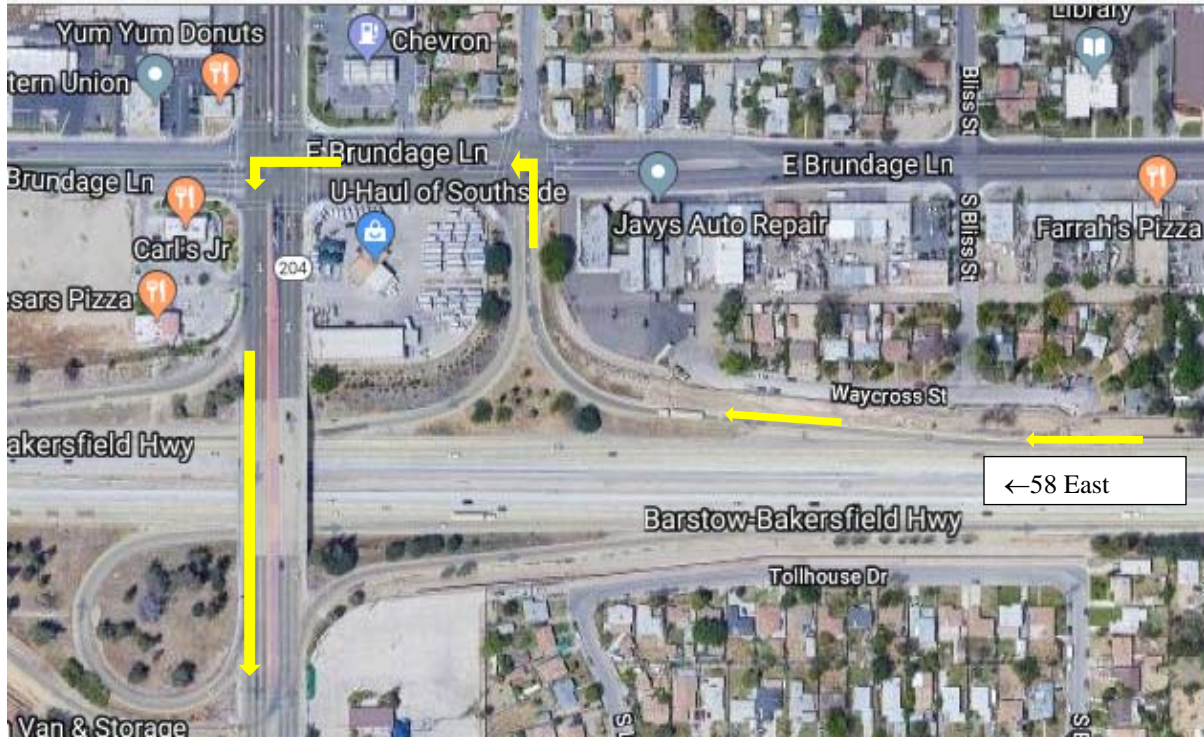

DIRECTIONS TO KERN COUNTY FAIRGROUND
1142 South P Street
Bakersfield, CA 93307

From 58 West – Turn off on Union Ave Exit and turn right on S Union Ave

From 58 East – Turn off on Union Ave Exit. Turn left onto E Brundage Ln (1st light) and then turn left onto Union Ave

Continue down S Union Avenue (99B). Turn Right on Belle Ter. Turn Left onto S. P Street. Turn Left into the Fairground at Gate 26. Gate code will be provided prior to the show or text Tracy at 760-468-2004 or Sue at 661-754-6251.

Map to the Camping Area and the Goat Barn

- ★ Goat Barn and Arena
- Camping Area
- ☀ Bathrooms